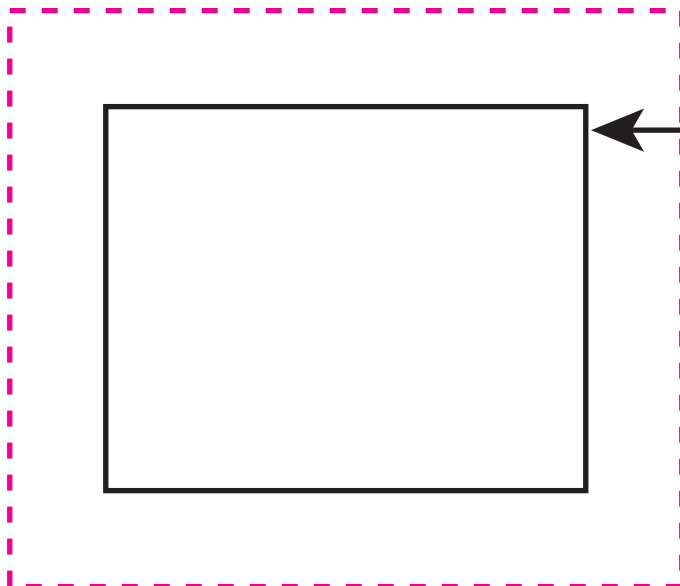

FILE SET-UP GUIDE

Business Cards

Inside safe margin: 3.25" x 1.75"

Important text and graphics should be inside this area

Finished size: 3.5" x 2"

Bleed Area: 3.75" x 2.25"

Any background color or images need to extend to this line

Standard Print Products

Inside safe margin: .125"

Important text and graphics should be .125" from any edge

Finished size

Bleed Area: .125"

Any background color or images need to extend to .125" on all sides

Mounted Canvas

Finished size

Bleed Area: 2"

For mounted canvas, color or images need to extend 2" on all sides